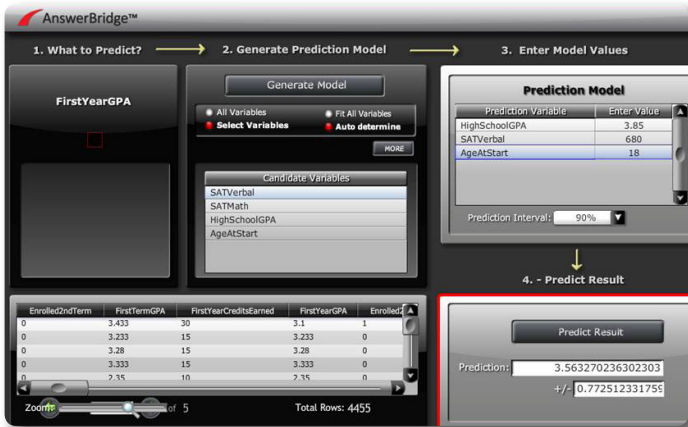

AnswerBridge™

Extending eThORITY® Dash™ functionality into the future.

eThORITY® AnswerBridge™ interface

eThORITY® Dash™ interface

Predictive Analytics

AnswerBridge™

Insert wizard-based Predictive Panel into dashboards, enabling viewers to customize predictive analytics for your specific needs. Your very own crystal ball.

Interactive What-If Scenarios

Utilize what-if scenarios to affect the data presented in the dashboard in real-time.

User-Obvious Modeling

Drag and drop features and wizard-based models extend predictive analytics beyond the statisticians to the business users. Use pre-built models or build your own using the AnswerBridge model creation wizard. Prove your model by comparing model results side-by-side to empirical values.

Integration

Portal Integration

Edit your dashboards in real-time within your portal environment, making it fast and easy to get the answers you need-when you need them.

Drill-Down Capability

With a fully integrated application, users can access a complete view of your data, yet with the ability to drill down to transaction level detail for greater discovery and insight.

Dashboarding

Dynamic Interface

Go from spectator to participant. The eThORITY® Dash™ user-obvious GUI delivers an interactive experience with innovative visualizations that make it easy for users of all skill levels to get involved.